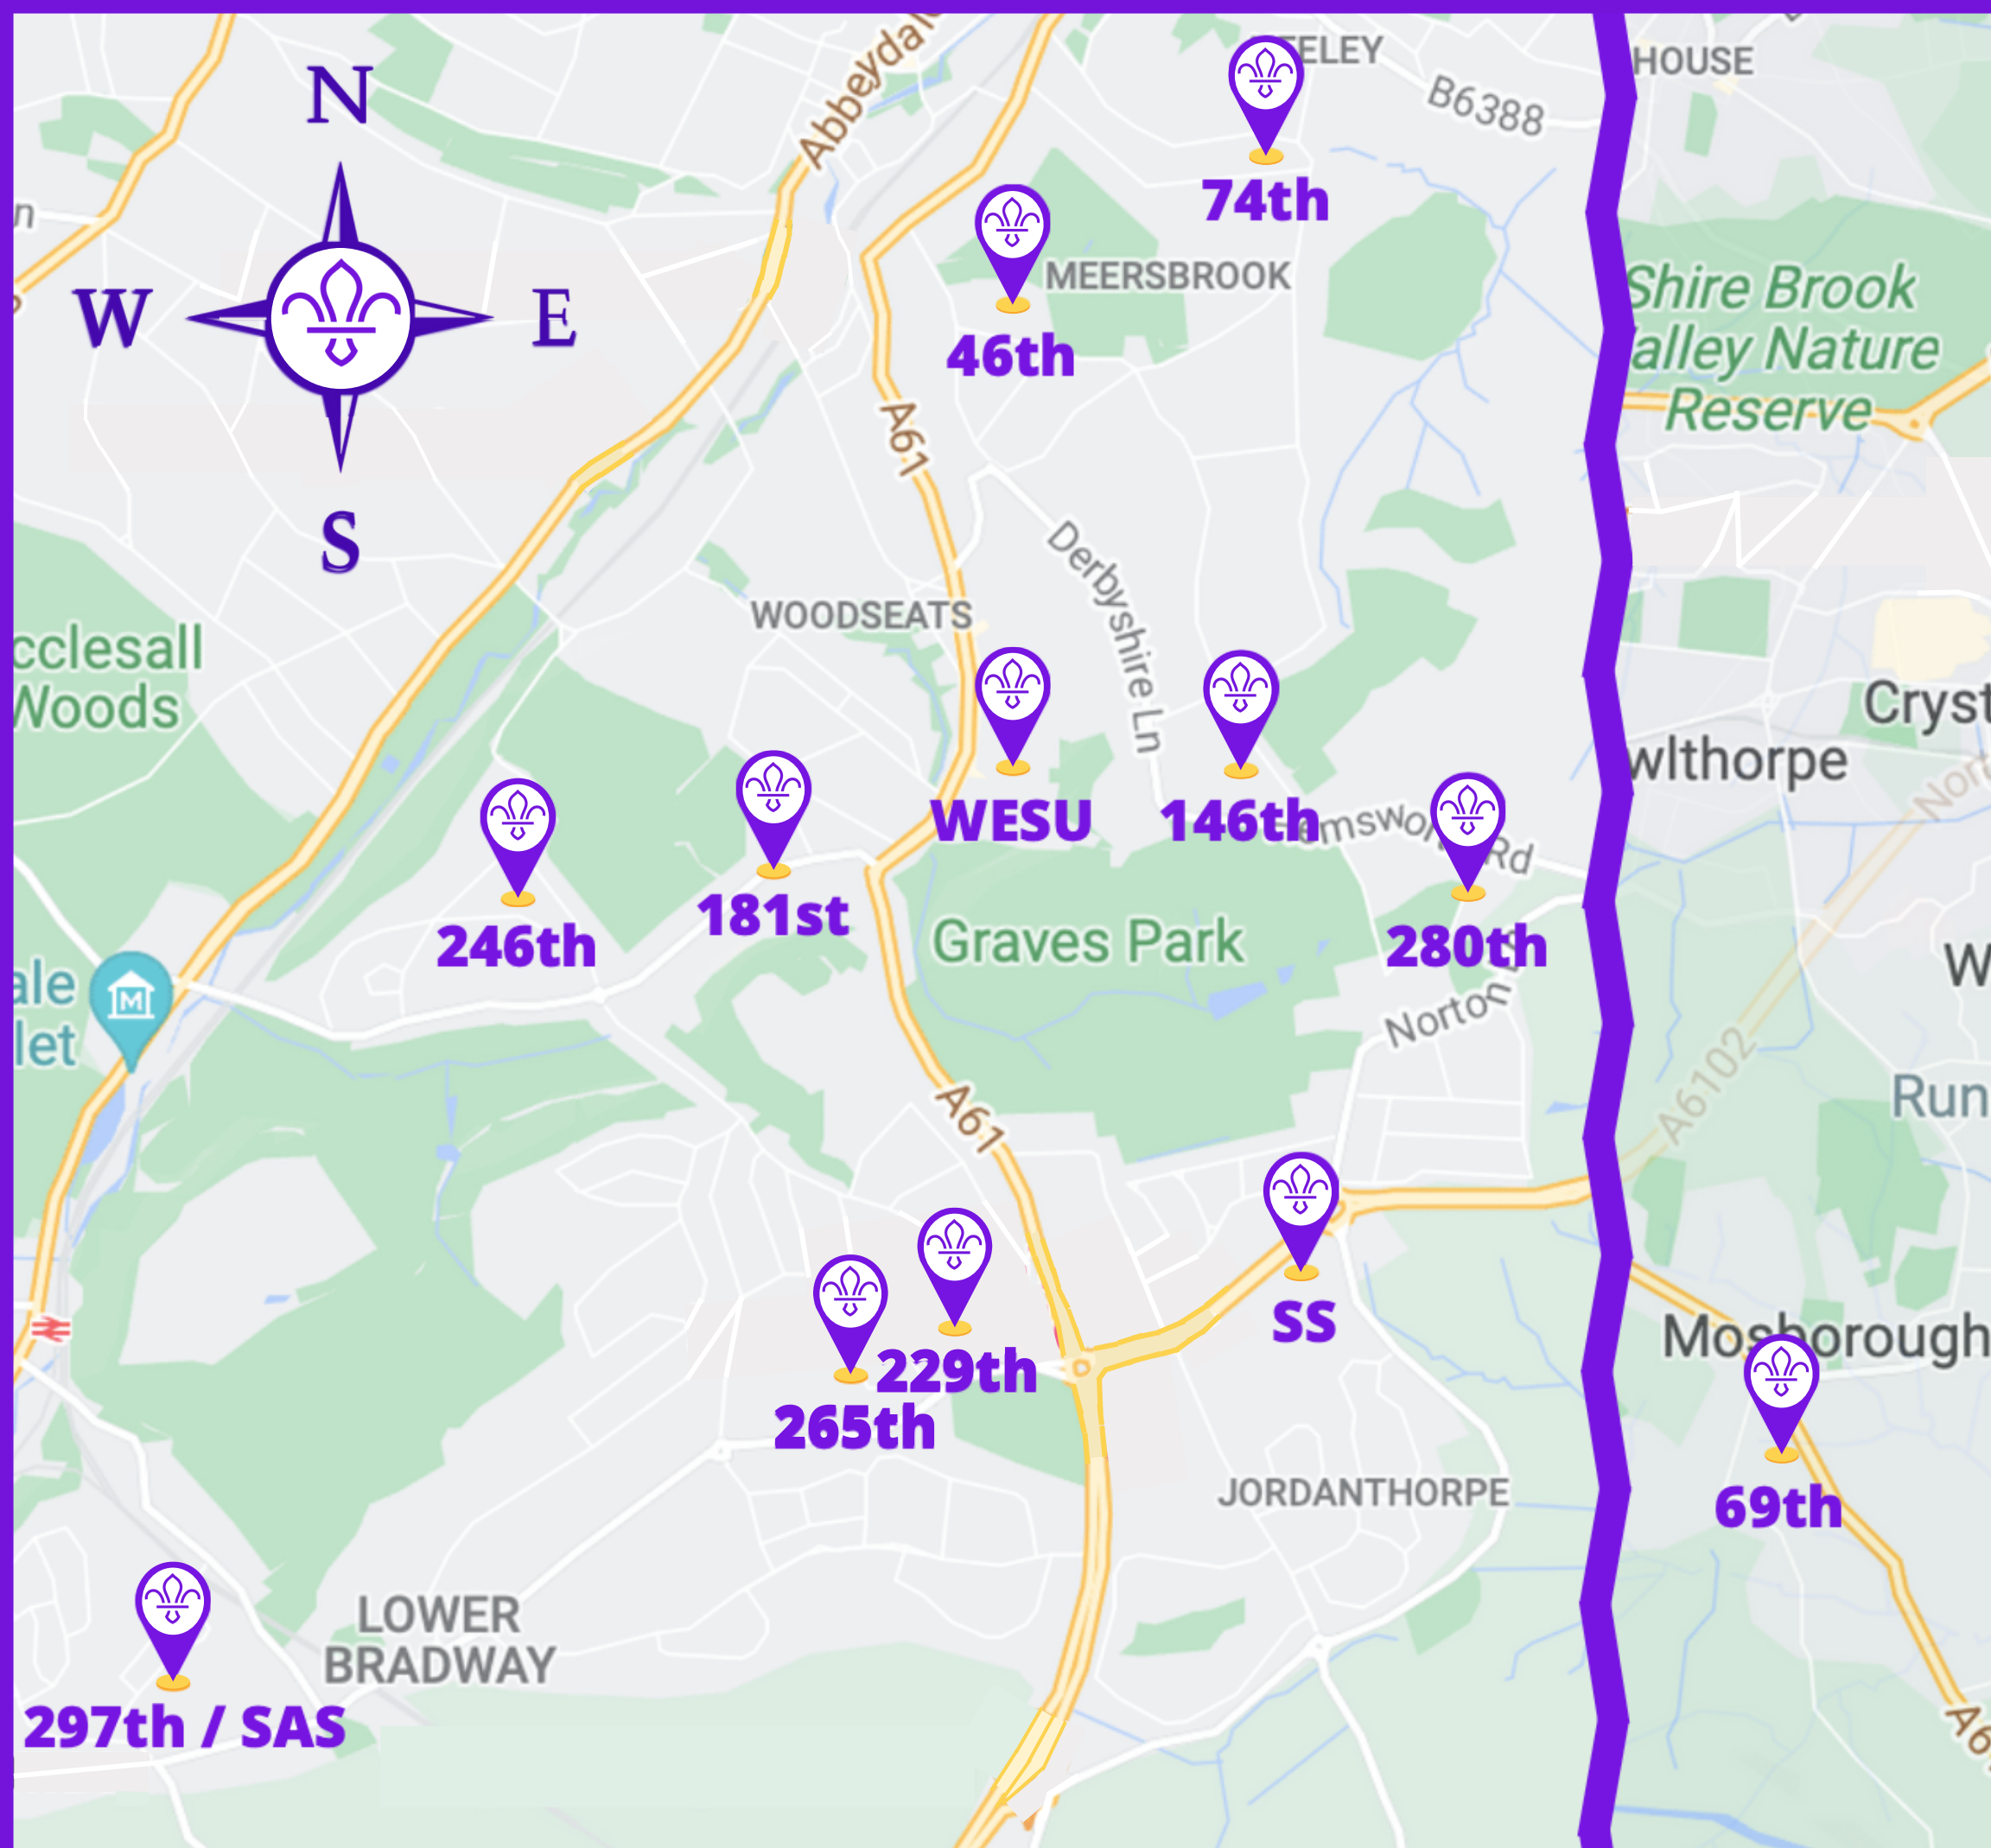

# Sheffield Sheaf District

## Groups, Sections, Dates, Times & Locations

**BEAVERS**  **cubs**  **SCOUTS**   
**EXPLORERS** 

# Sheffield Sheaf District Groups and Sections

Correct as of September 2022

GROUP	BEAVERS 	cubs 	SCOUTS 	EXPLORERS 
<b>265th Sheffield (Greenhill) *</b> Scout Hut, Greenhill Parkway, S8 7JQ	Saturday (once a month)	Monday 6.00 - 7.30pm	Wednesday 7.00 - 9.00pm	
<b>280th Sheffield (St James Norton)</b> The Chantrey Centre, Matthews Lane, S8 8JS	Wednesday 5.15 - 6.15pm	Wednesday 6.30 - 7.30pm	Wednesday 7.45 - 9.30pm	
<b>297th Sheffield (Bradway) *</b> Scout Hall, Bradway Primary School, Bradway Drive, S17 4PD	Monday 6.15 - 7.15pm	Thursday 6.30 - 8.00pm	Friday 7.15 - 9.00pm	
<b>Woodseats Explorer Scout Unit *</b> 36-42 Helton Road, S8 8QJ				Thursday 7.30 - 9.30pm

## Sheffield Sheaf

**Sheffield Sheaf District**