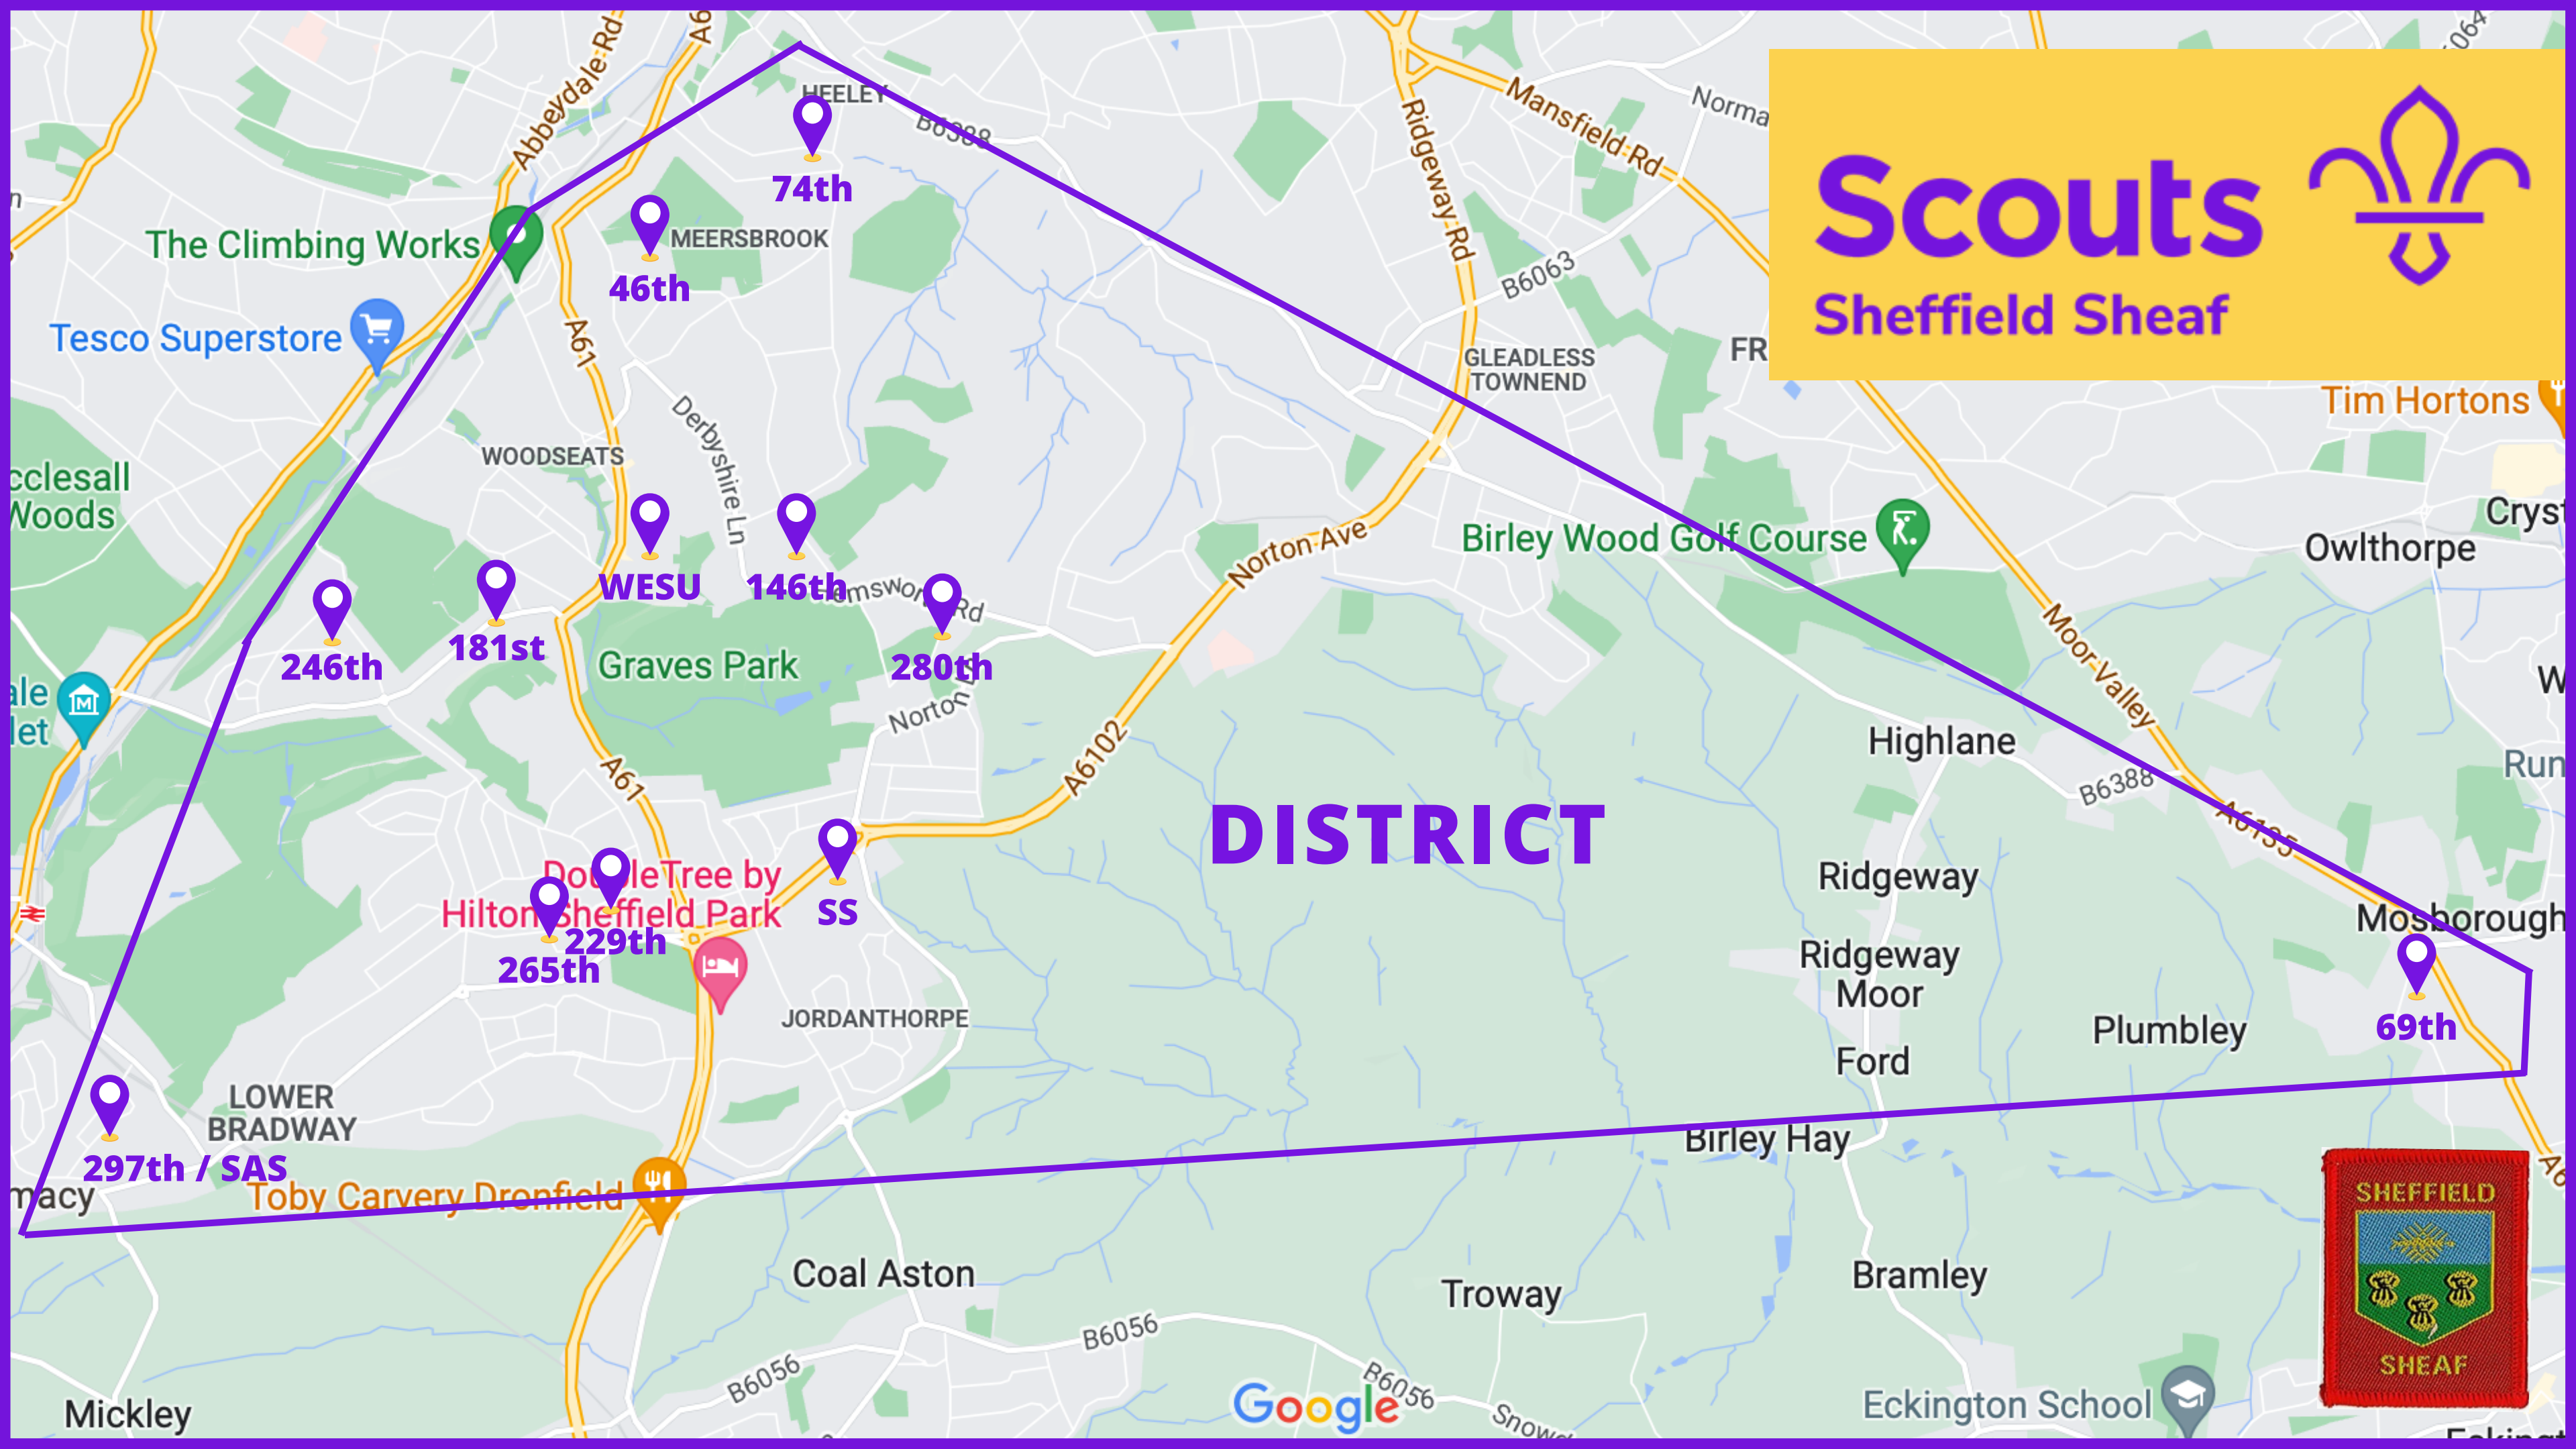

# Sheffield Sheaf District Groups and Sections

Correct as of September 2022

GROUP	BEAVERS 	cubs 	SCOUTS 	EXPLORERS 
<b>265th Sheffield (Greenhill) *</b> Scout Hut, Greenhill Parkway, S8 7JQ	Saturday (once a month)	Monday 6.00 - 7.30pm	Wednesday 7.00 - 9.00pm	
<b>280th Sheffield (St James Norton)</b> The Chantrey Centre, Matthews Lane, S8 8JS	Wednesday 5.15 - 6.15pm	Wednesday 6.30 - 7.30pm	Wednesday 7.45 - 9.30pm	
<b>297th Sheffield (Bradway) *</b> Scout Hall, Bradway Primary School, Bradway Drive, S17 4PD	Monday 6.15 - 7.15pm	Thursday 6.30 - 8.00pm	Friday 7.15 - 9.00pm	
<b>Woodseats Explorer Scout Unit *</b> 36-42 Helton Road, S8 8QJ				Thursday 7.30 - 9.30pm

# Sheffield Sheaf District Groups and Sections

Correct as of September 2022

**Scouts**  
Sheffield Sheaf

GROUP	BEAVERS	cubs	SCOUTS	EXPLORERS
MONDAY	69th Mosborough 297th Bradway	46th St Pauls 265th Greenhill	46th St Pauls 74th Oak Street 229th Greenhill Methodist 246th Beauchief Baptist	
TUESDAY	46th St Pauls 181st St Chads	74th Oak Street		
WEDNESDAY	74th Oak Street 146th Old Norton 246th Beauchief Baptist 280th St James Norton	69th Mosborough 146th Old Norton 229th Greenhill Methodist 246th Beauchief Baptist 280th St James Norton	69th Mosborough 181st St Chads 265th Greenhill 280th St James Norton	
THURSDAY		181st St Chads 297th Bradway		Woodseats ESU
FRIDAY			146th Old Norton 297th Bradway	
SATURDAY	265th Greenhill			
SUNDAY	ALL GROUPS	ALL GROUPS	ALL GROUPS	ALL GROUPS

## Sheffield Sheaf

**Sheffield Sheaf District**